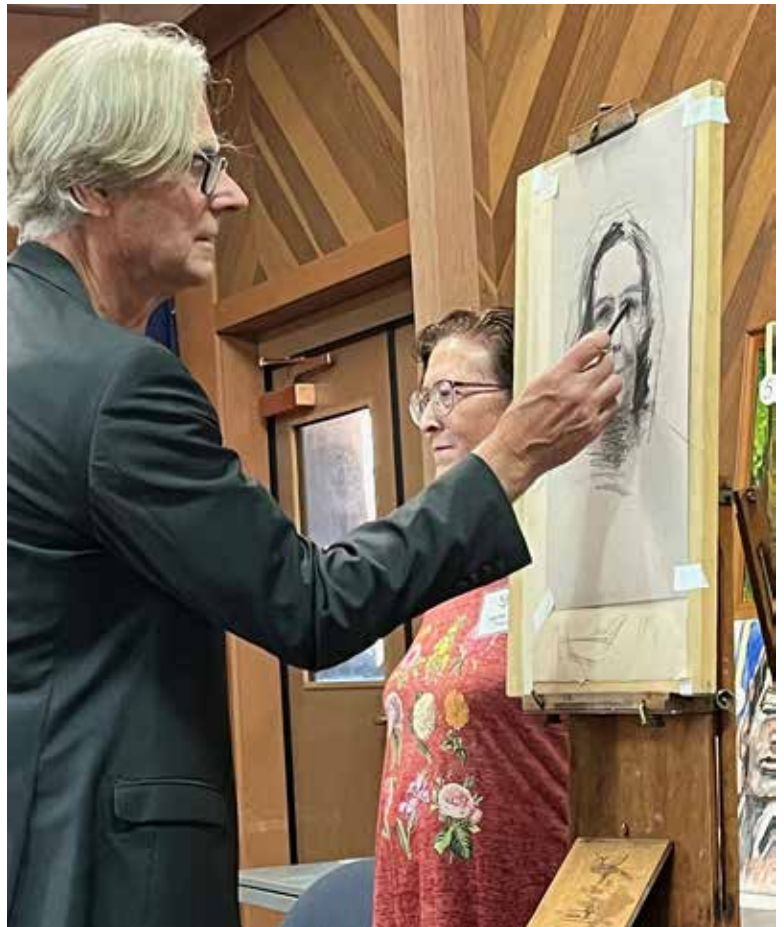

Creating a Charcoal Portrait with John Peck

John Peck was back for another one of his fabulous demonstrations on July 22 where he showed us his initial steps in creating a portrait using Nitram charcoal of our own Jennifer Glover – where her likeness revealed itself even before he applied details. You may visit John Peck's website and view his beautiful works of art at www.johnpeck.com.

One of John Peck's charcoal sketches.

John Peck begins a likeness of Jennifer Glover.

John Peck's sketch of Jennifer.